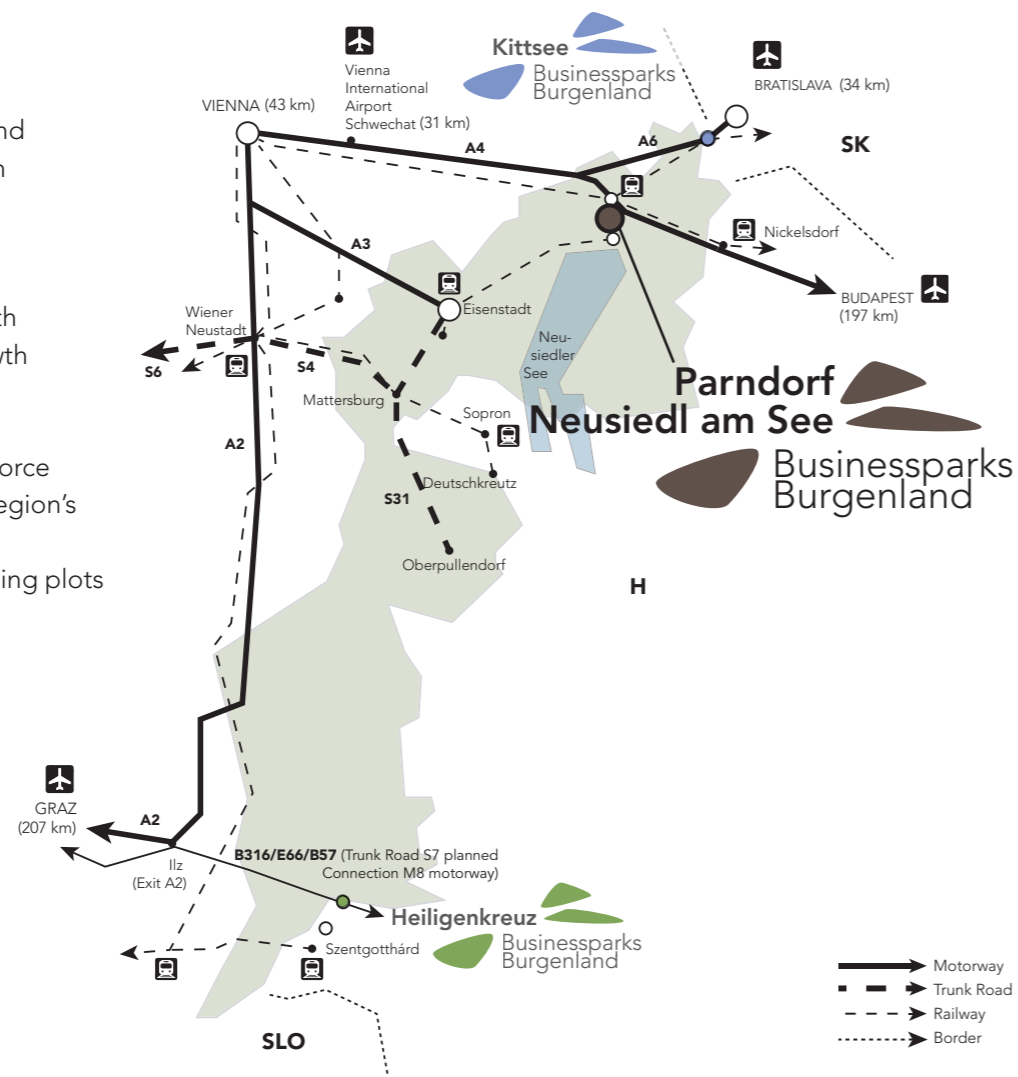

- Parndorf / Neusiedl am See
- Kittsee
- Heiligenkreuz

Your advantages:

- Connections with all the countries at the heart of Europe
- Slovakia, Hungary and Slovenia are right on the doorstep
- The optimal infrastructure of a European region with above average growth
- Optimal transport connections
- A well-trained workforce
- Synergies with the region's leading companies
- Fully prepared building plots

Vienna, Bratislava: 25 minutes
International Airports: Vienna 20 minutes, Bratislava 30 minutes
Motorway (A4/A6): 1 minute via direct access road

30,000 reasons for being successful:
30,000 visitors every day